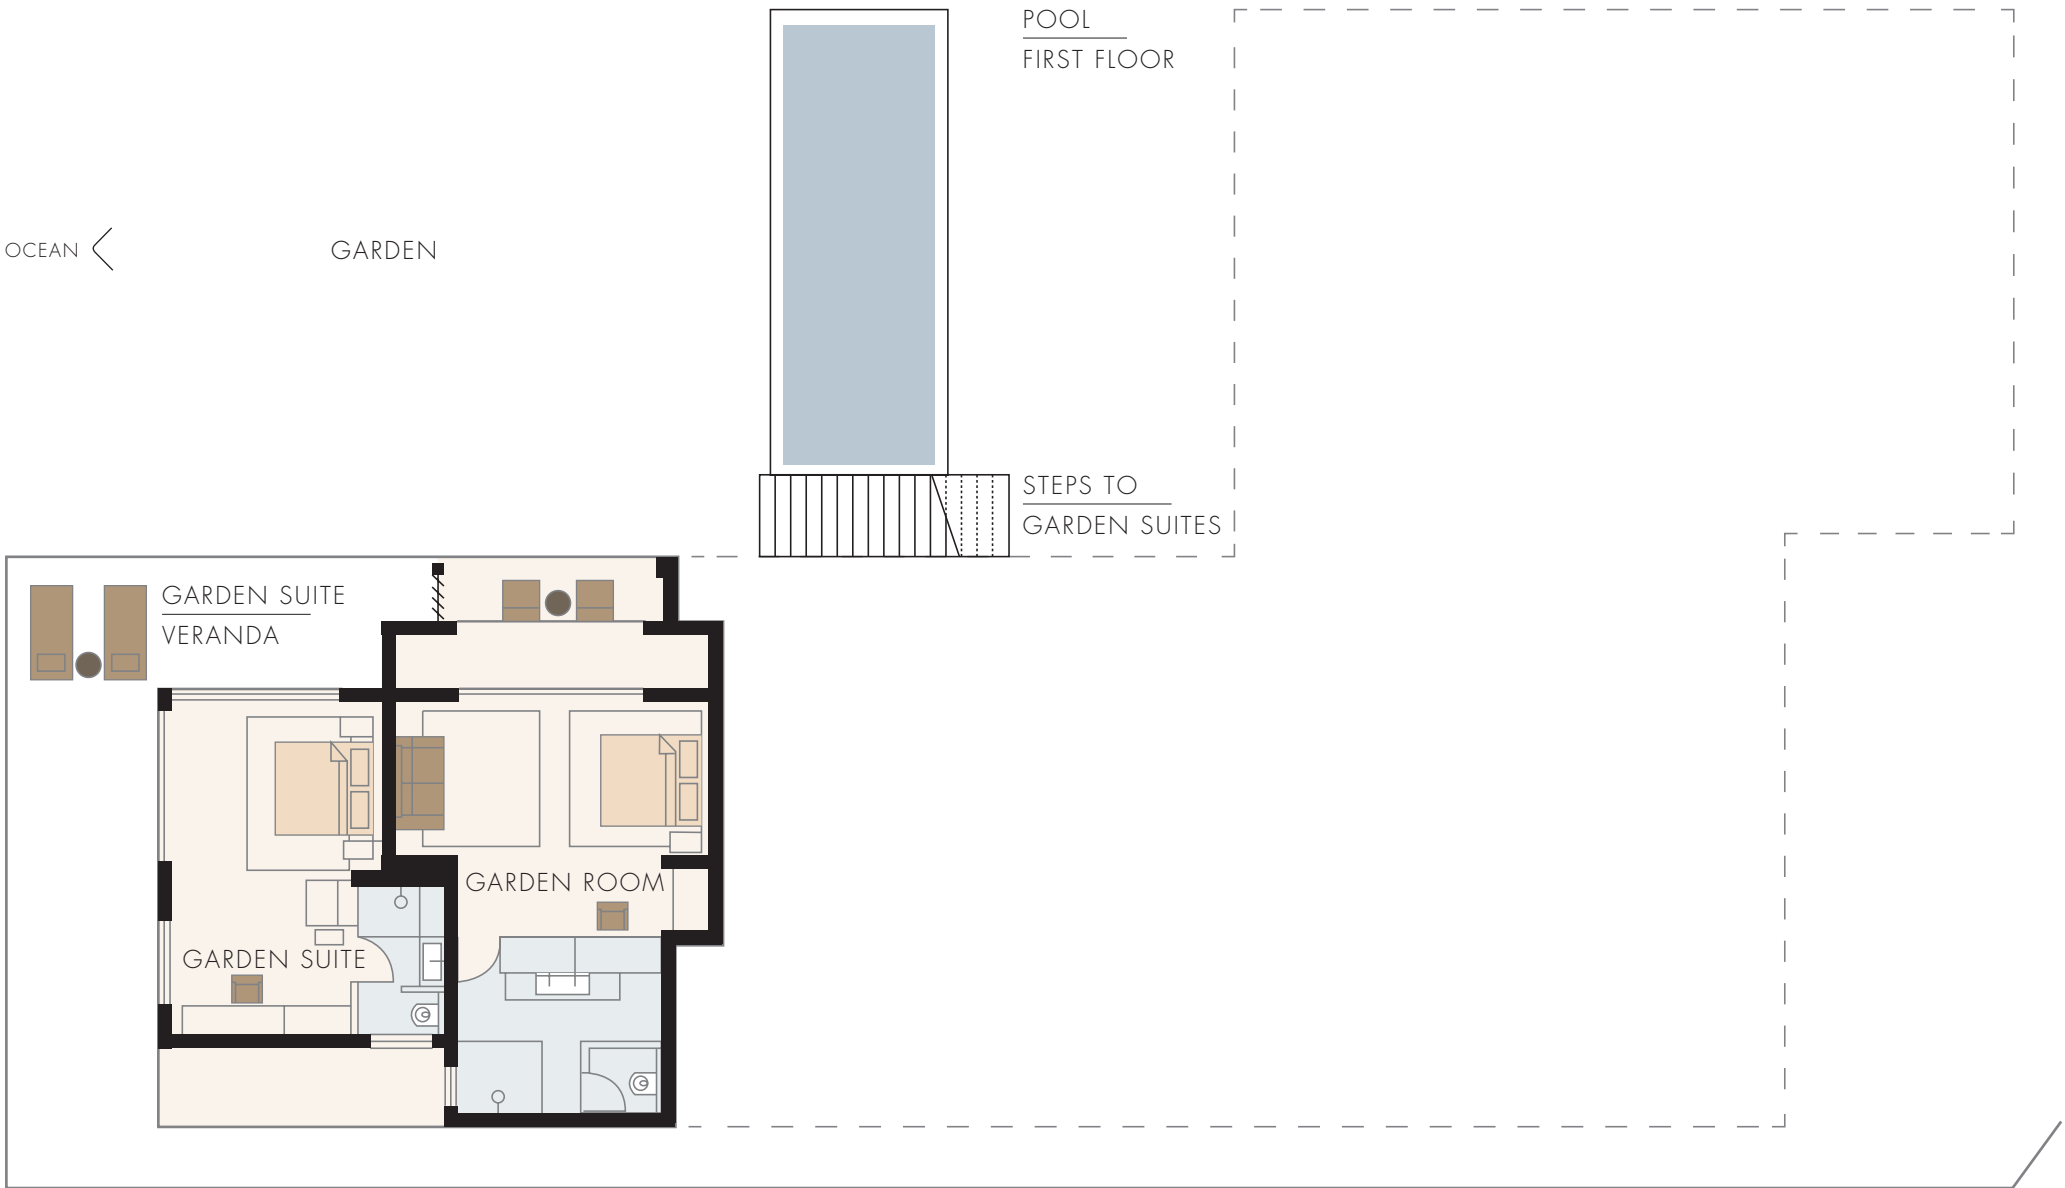

LIONS HEAD

POOL  
FIRST FLOOR

OCEAN <

GARDEN

STEPS TO  
GARDEN SUITES

GARDEN SUITE  
VERANDA

GARDEN ROOM

GARDEN SUITE

GROUND FLOOR PLAN  
SCALE 1:100

THE AVEN

FIRST FLOOR PLAN  
SCALE 1:100

THE AVEN

LIONS HEAD

OCEAN <

SECOND FLOOR PLAN

SCALE 1:100

THE AVEN